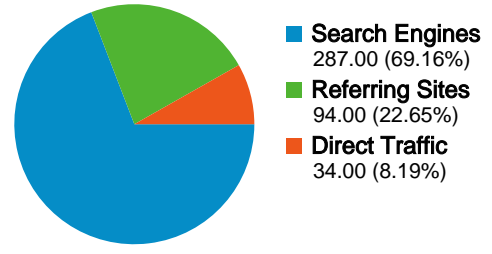

Site Usage

415 Visits

48.92% Bounce Rate

1,291 Pageviews

00:02:00 Avg. Time on Site

3.11 Pages/Visit

80.24% % New Visits

Visitors Overview

355 people visited this site

415 Visits

355 Absolute Unique Visitors

1,291 Pageviews

3.11 Average Pageviews

00:02:00 Time on Site

48.92% Bounce Rate

80.24% New Visits

All traffic sources sent a total of 415 visits

-  **8.19%** Direct Traffic
-  **22.65%** Referring Sites
-  **69.16%** Search Engines

Top Traffic Sources

Sources	Visits	% visits
google (organic)	253	60.96%
(direct) ((none))	34	8.19%
search (organic)	14	3.37%
londonmidland.com (referral)	12	2.89%
en.wikipedia.org (referral)	11	2.65%

415 visits came from 17 countries/territories

Site Usage

Visits	Pages/Visit	Avg. Time on Site	% New Visits	Bounce Rate	
415 % of Site Total: 100.00%	3.11 Site Avg: 3.11 (0.00%)	00:02:00 Site Avg: 00:02:00 (0.00%)	80.48% Site Avg: 80.24% (0.30%)	48.92% Site Avg: 48.92% (0.00%)	
Country/Territory	Visits	Pages/Visit	Avg. Time on Site	% New Visits	Bounce Rate
United Kingdom	372	3.20	00:02:01	80.65%	46.77%
United States	12	3.08	00:02:17	83.33%	75.00%
Canada	7	3.14	00:05:31	28.57%	42.86%
Australia	4	1.75	00:00:42	100.00%	75.00%
India	4	2.00	00:00:50	50.00%	50.00%
Italy	3	2.00	00:00:10	100.00%	66.67%
Belgium	3	1.00	00:00:00	100.00%	100.00%
Bulgaria	1	1.00	00:00:00	100.00%	100.00%
Ghana	1	1.00	00:00:00	100.00%	100.00%
Ireland	1	7.00	00:00:58	100.00%	0.00%