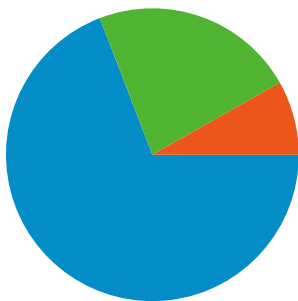

Traffic Sources Overview

- **Search Engines**
  287.00 (69.16%)
- **Referring Sites**
  94.00 (22.65%)
- **Direct Traffic**
  34.00 (8.19%)

Content Overview

Pages	Pageviews	% Pageviews
/	247	19.13%
/whatson.htm	83	6.43%
/theroute.htm	79	6.12%
/traintimes.htm	78	6.04%
/stations.htm	71	5.50%