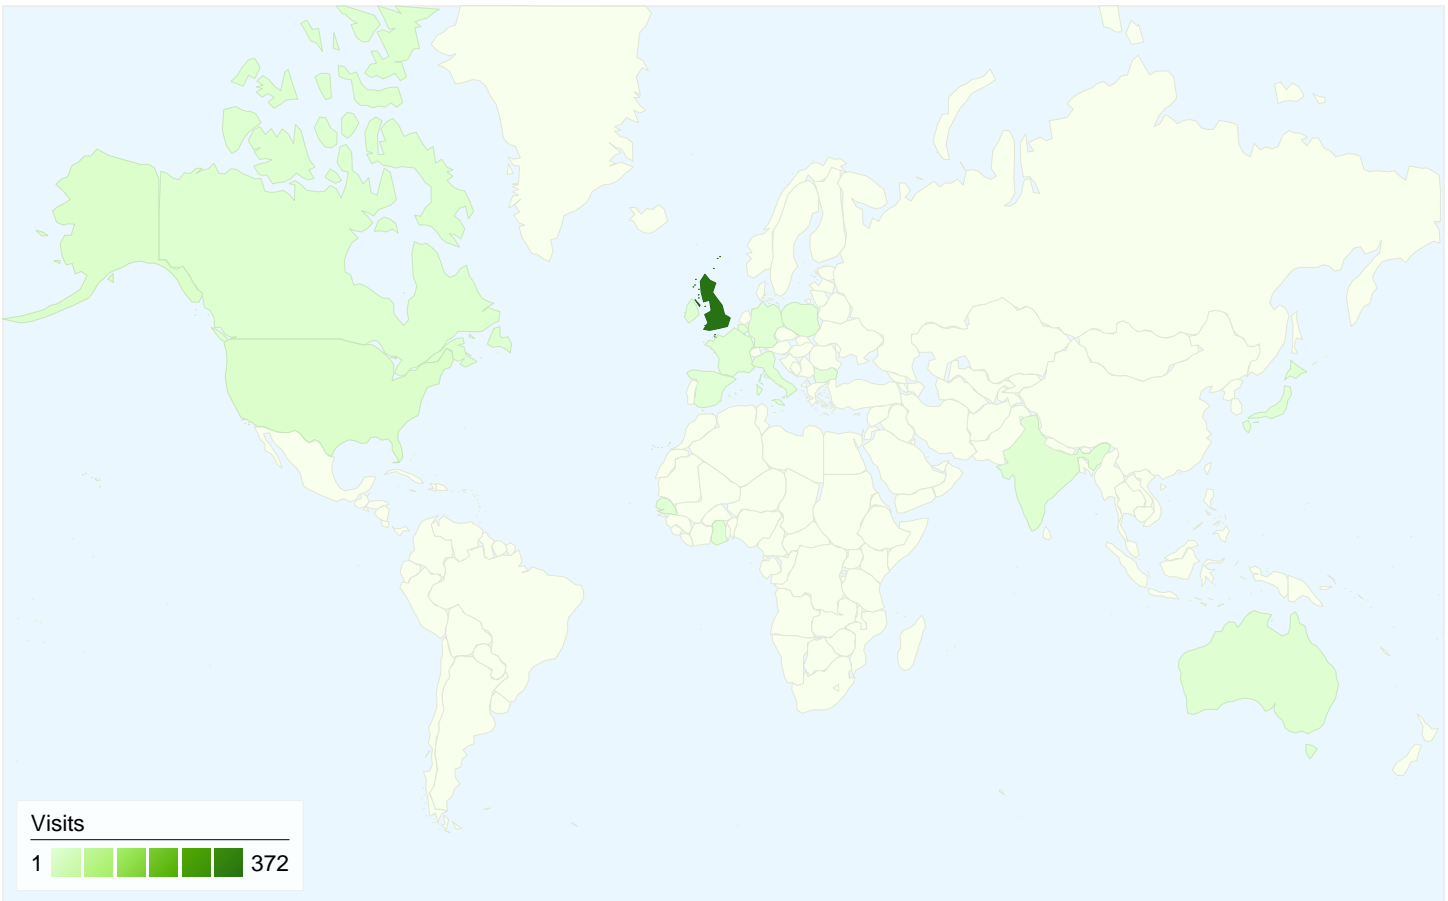

Visitors
355

Map Overlay world

Traffic Sources Overview

- **Search Engines**
287.00 (69.16%)
- **Referring Sites**
94.00 (22.65%)
- **Direct Traffic**
34.00 (8.19%)

Content Overview

Pages	Pageviews	% Pageviews
/	247	19.13%
/whatson.htm	83	6.43%
/theroute.htm	79	6.12%
/traintimes.htm	78	6.04%
/stations.htm	71	5.50%

All traffic sources sent a total of 415 visits

-  **8.19%** Direct Traffic
-  **22.65%** Referring Sites
-  **69.16%** Search Engines

Top Traffic Sources

Sources	Visits	% visits
google (organic)	253	60.96%
(direct) ((none))	34	8.19%
search (organic)	14	3.37%
londonmidland.com (referral)	12	2.89%
en.wikipedia.org (referral)	11	2.65%

Keywords	Visits	% visits
marston vale	19	6.62%
marston vale line	10	3.48%
marston vale santa trains	6	2.09%
marston vale railway	5	1.74%
marston vale community rail	4	1.39%

Map Overlay

Comparing to: Site

415 visits came from 17 countries/territories

Site Usage

Visits	Pages/Visit	Avg. Time on Site	% New Visits	Bounce Rate	
415 % of Site Total: 100.00%	3.11 Site Avg: 3.11 (0.00%)	00:02:00 Site Avg: 00:02:00 (0.00%)	80.48% Site Avg: 80.24% (0.30%)	48.92% Site Avg: 48.92% (0.00%)	
Country/Territory	Visits	Pages/Visit	Avg. Time on Site	% New Visits	Bounce Rate
United Kingdom	372	3.20	00:02:01	80.65%	46.77%
United States	12	3.08	00:02:17	83.33%	75.00%
Canada	7	3.14	00:05:31	28.57%	42.86%
Australia	4	1.75	00:00:42	100.00%	75.00%
India	4	2.00	00:00:50	50.00%	50.00%
Italy	3	2.00	00:00:10	100.00%	66.67%
Belgium	3	1.00	00:00:00	100.00%	100.00%
Bulgaria	1	1.00	00:00:00	100.00%	100.00%
Ghana	1	1.00	00:00:00	100.00%	100.00%
Ireland	1	7.00	00:00:58	100.00%	0.00%