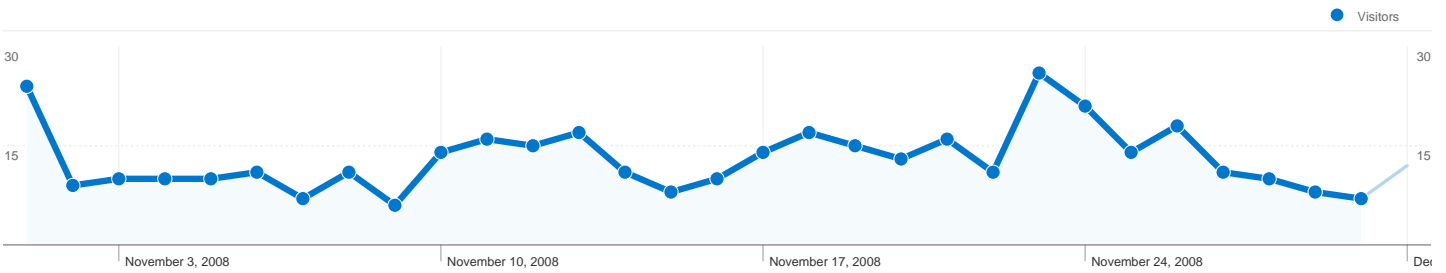

Site Usage

415 Visits

48.92% Bounce Rate

1,291 Pageviews

00:02:00 Avg. Time on Site

3.11 Pages/Visit

80.24% % New Visits

Visitors Overview

355 people visited this site

415 Visits

355 Absolute Unique Visitors

1,291 Pageviews

3.11 Average Pageviews

00:02:00 Time on Site

48.92% Bounce Rate

80.24% New Visits

415 visits came from 17 countries/territories

Site Usage

Visits	Pages/Visit	Avg. Time on Site	% New Visits	Bounce Rate	
415 % of Site Total: 100.00%	3.11 Site Avg: 3.11 (0.00%)	00:02:00 Site Avg: 00:02:00 (0.00%)	80.48% Site Avg: 80.24% (0.30%)	48.92% Site Avg: 48.92% (0.00%)	
Country/Territory	Visits	Pages/Visit	Avg. Time on Site	% New Visits	Bounce Rate
United Kingdom	372	3.20	00:02:01	80.65%	46.77%
United States	12	3.08	00:02:17	83.33%	75.00%
Canada	7	3.14	00:05:31	28.57%	42.86%
Australia	4	1.75	00:00:42	100.00%	75.00%
India	4	2.00	00:00:50	50.00%	50.00%
Italy	3	2.00	00:00:10	100.00%	66.67%
Belgium	3	1.00	00:00:00	100.00%	100.00%
Bulgaria	1	1.00	00:00:00	100.00%	100.00%
Ghana	1	1.00	00:00:00	100.00%	100.00%
Ireland	1	7.00	00:00:58	100.00%	0.00%

Content Overview

Comparing to: Site

Pages on this site were viewed a total of 1,291 times

 **1,291** Pageviews

 **957** Unique Views

 **48.92%** Bounce Rate

Top Content

Pages	Pageviews	% Pageviews
/	247	19.13%
/whatson.htm	83	6.43%
/theroute.htm	79	6.12%
/traintimes.htm	78	6.04%
/stations.htm	71	5.50%