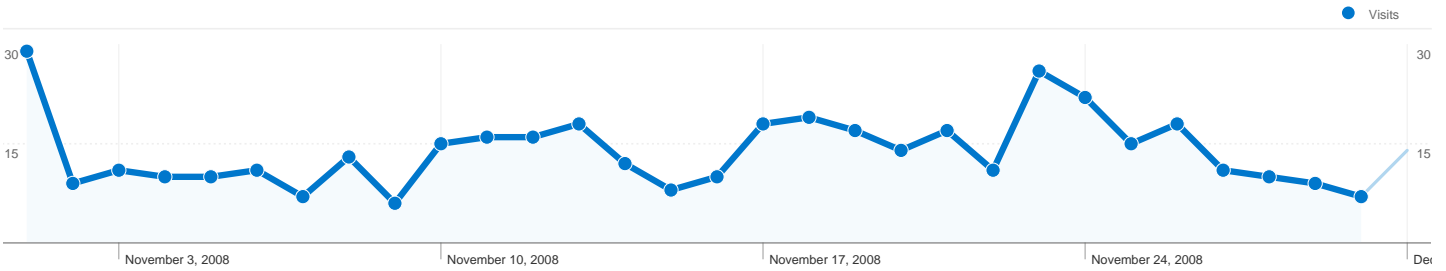

All traffic sources sent a total of 415 visits

- **8.19%** Direct Traffic
- **22.65%** Referring Sites
- **69.16%** Search Engines