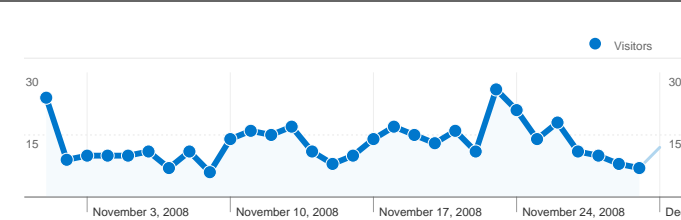

Site Usage

415 Visits

48.92% Bounce Rate

1,291 Pageviews

00:02:00 Avg. Time on Site

3.11 Pages/Visit

80.24% % New Visits

Visitors Overview

355 people visited this site

415 Visits

355 Absolute Unique Visitors

1,291 Pageviews

3.11 Average Pageviews

00:02:00 Time on Site

48.92% Bounce Rate

80.24% New Visits

415 visits came from 17 countries/territories

Site Usage

Visits	Pages/Visit	Avg. Time on Site	% New Visits	Bounce Rate	
415 % of Site Total: 100.00%	3.11 Site Avg: 3.11 (0.00%)	00:02:00 Site Avg: 00:02:00 (0.00%)	80.48% Site Avg: 80.24% (0.30%)	48.92% Site Avg: 48.92% (0.00%)	
Country/Territory	Visits	Pages/Visit	Avg. Time on Site	% New Visits	Bounce Rate
United Kingdom	372	3.20	00:02:01	80.65%	46.77%
United States	12	3.08	00:02:17	83.33%	75.00%
Canada	7	3.14	00:05:31	28.57%	42.86%
Australia	4	1.75	00:00:42	100.00%	75.00%
India	4	2.00	00:00:50	50.00%	50.00%
Italy	3	2.00	00:00:10	100.00%	66.67%
Belgium	3	1.00	00:00:00	100.00%	100.00%
Bulgaria	1	1.00	00:00:00	100.00%	100.00%
Ghana	1	1.00	00:00:00	100.00%	100.00%
Ireland	1	7.00	00:00:58	100.00%	0.00%

Content Overview

Comparing to: Site

Pages on this site were viewed a total of 1,291 times

 **1,291** Pageviews

 **957** Unique Views

 **48.92%** Bounce Rate

Top Content

Pages	Pageviews	% Pageviews
/	247	19.13%
/whatson.htm	83	6.43%
/theroute.htm	79	6.12%
/traintimes.htm	78	6.04%
/stations.htm	71	5.50%