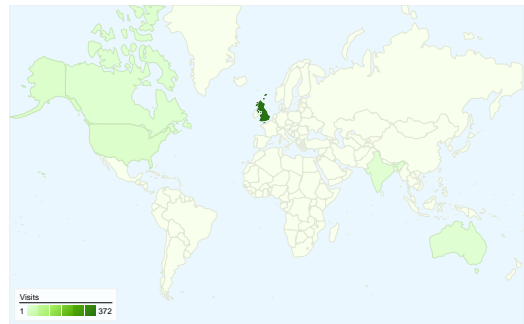

Site Usage

415 Visits

48.92% Bounce Rate

1,291 Pageviews

00:02:00 Avg. Time on Site

3.11 Pages/Visit

80.24% % New Visits

Visitors Overview

Visitors
355

Map Overlay world

Traffic Sources Overview

- **Search Engines**
287.00 (69.16%)
- **Referring Sites**
94.00 (22.65%)
- **Direct Traffic**
34.00 (8.19%)

Content Overview

Pages	Pageviews	% Pageviews
/	247	19.13%
/whatson.htm	83	6.43%
/theroute.htm	79	6.12%
/traintimes.htm	78	6.04%
/stations.htm	71	5.50%

All traffic sources sent a total of 415 visits

-  **8.19%** Direct Traffic
-  **22.65%** Referring Sites
-  **69.16%** Search Engines

Top Traffic Sources

Sources	Visits	% visits
google (organic)	253	60.96%
(direct) ((none))	34	8.19%
search (organic)	14	3.37%
londonmidland.com (referral)	12	2.89%
en.wikipedia.org (referral)	11	2.65%

415 visits came from 17 countries/territories

Site Usage

Visits	Pages/Visit	Avg. Time on Site	% New Visits	Bounce Rate	
415 % of Site Total: 100.00%	3.11 Site Avg: 3.11 (0.00%)	00:02:00 Site Avg: 00:02:00 (0.00%)	80.48% Site Avg: 80.24% (0.30%)	48.92% Site Avg: 48.92% (0.00%)	
Country/Territory	Visits	Pages/Visit	Avg. Time on Site	% New Visits	Bounce Rate
United Kingdom	372	3.20	00:02:01	80.65%	46.77%
United States	12	3.08	00:02:17	83.33%	75.00%
Canada	7	3.14	00:05:31	28.57%	42.86%
Australia	4	1.75	00:00:42	100.00%	75.00%
India	4	2.00	00:00:50	50.00%	50.00%
Italy	3	2.00	00:00:10	100.00%	66.67%
Belgium	3	1.00	00:00:00	100.00%	100.00%
Bulgaria	1	1.00	00:00:00	100.00%	100.00%
Ghana	1	1.00	00:00:00	100.00%	100.00%
Ireland	1	7.00	00:00:58	100.00%	0.00%