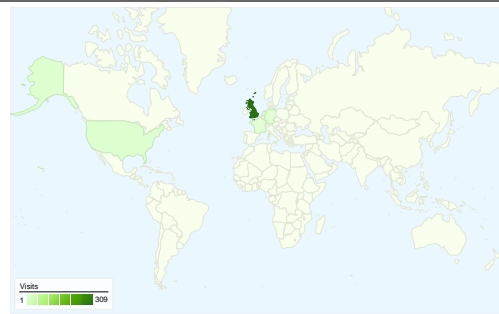

Visitors
257

Map Overlay world

Traffic Sources Overview

Search Engines
172.00 (52.76%)

Referring Sites
94.00 (28.83%)

Direct Traffic
60.00 (18.40%)

Content Overview

Pages	Page Views	% Page Views
/	244	20.91%
/theroute.htm	78	6.68%
/traintimes.htm	64	5.48%
/stations.htm	61	5.23%
/whatson.htm	54	4.63%

Visitors Overview

Comparing to: Site

257 people visited this site

326 Visits

257 Absolute Unique Visitors

1,167 Page Views

3.58 Average Page Views

00:02:37 Time on Site

All traffic sources sent a total of 326 visits

-  18.40% Direct Traffic
-  28.83% Referring Sites
-  52.76% Search Engines

Top Traffic Sources

Sources	Visits	% visits
google (organic)	144	44.17%
(direct) ((none))	60	18.40%
yahoo (organic)	21	6.44%
facebook.com (referral)	17	5.21%
en.wikipedia.org (referral)	13	3.99%

326 visits came from 10 countries/territories

Site Usage

Country/Territory	Visits	Pages/Visit	Avg. Time on Site	% New Visits	Bounce Rate
United Kingdom	309	3.64	00:02:43	73.79%	40.13%
United States	6	1.50	00:00:34	83.33%	66.67%
Netherlands	2	1.00	00:00:00	50.00%	100.00%
Germany	2	1.50	00:00:10	100.00%	50.00%
France	2	1.50	00:00:10	100.00%	50.00%
Canada	1	6.00	00:02:40	100.00%	0.00%
Australia	1	10.00	00:07:39	100.00%	0.00%
Spain	1	7.00	00:01:05	100.00%	0.00%
Sweden	1	1.00	00:00:00	100.00%	100.00%
Togo	1	1.00	00:00:00	100.00%	100.00%