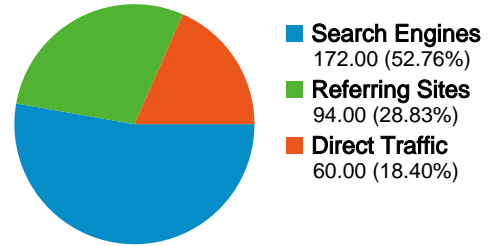

Visitors Overview

Comparing to: Site

257 people visited this site

326 Visits

257 Absolute Unique Visitors

1,167 Page Views

3.58 Average Page Views

00:02:37 Time on Site

41.10% Bounce Rate

74.54% New Visits

Technical Profile

Browser	Visits	% visits	Connection Speed	Visits	% visits
Internet Explorer	275	84.36%	DSL	154	47.24%
Firefox	42	12.88%	Unknown	89	27.30%
Safari	6	1.84%	Cable	39	11.96%
Chrome	2	0.61%	T1	27	8.28%
Netscape	1	0.31%	OC3	11	3.37%

All traffic sources sent a total of 326 visits

-  18.40% Direct Traffic
-  28.83% Referring Sites
-  52.76% Search Engines

Top Traffic Sources

Sources	Visits	% visits
google (organic)	144	44.17%
(direct) ((none))	60	18.40%
yahoo (organic)	21	6.44%
facebook.com (referral)	17	5.21%
en.wikipedia.org (referral)	13	3.99%

326 visits came from 10 countries/territories

Site Usage

Country/Territory	Visits	Pages/Visit	Avg. Time on Site	% New Visits	Bounce Rate
United Kingdom	309	3.64	00:02:43	73.79%	40.13%
United States	6	1.50	00:00:34	83.33%	66.67%
Netherlands	2	1.00	00:00:00	50.00%	100.00%
Germany	2	1.50	00:00:10	100.00%	50.00%
France	2	1.50	00:00:10	100.00%	50.00%
Canada	1	6.00	00:02:40	100.00%	0.00%
Australia	1	10.00	00:07:39	100.00%	0.00%
Spain	1	7.00	00:01:05	100.00%	0.00%
Sweden	1	1.00	00:00:00	100.00%	100.00%
Togo	1	1.00	00:00:00	100.00%	100.00%