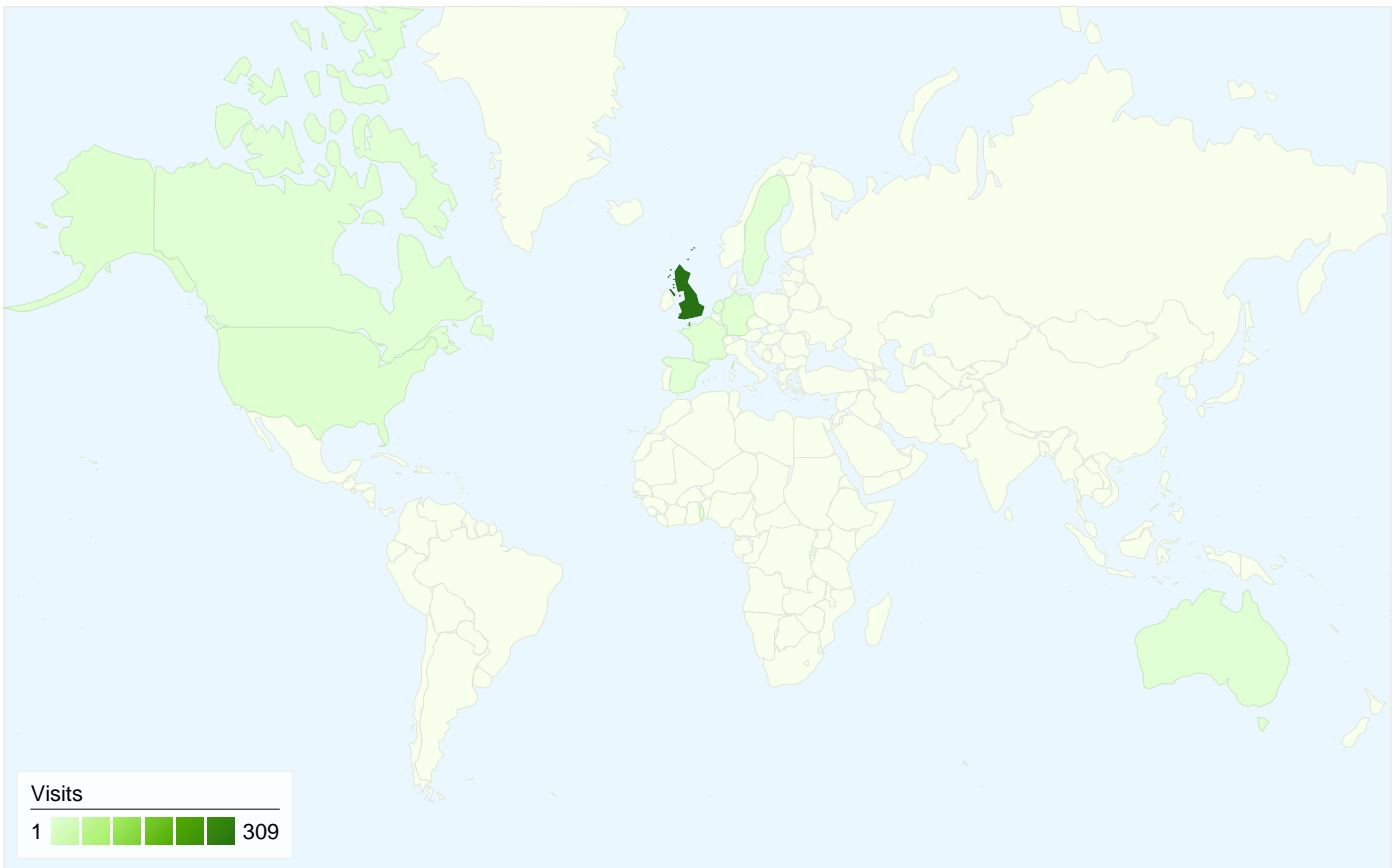

Visitors Overview

Comparing to: Site

257 people visited this site

326 Visits

257 Absolute Unique Visitors

1,167 Page Views

3.58 Average Page Views

00:02:37 Time on Site

All traffic sources sent a total of 326 visits

-  18.40% Direct Traffic
-  28.83% Referring Sites
-  52.76% Search Engines

Top Traffic Sources

Sources	Visits	% visits
google (organic)	144	44.17%
(direct) ((none))	60	18.40%
yahoo (organic)	21	6.44%
facebook.com (referral)	17	5.21%
en.wikipedia.org (referral)	13	3.99%

Keywords	Visits	% visits
marston vale	6	3.49%
marstonvalecommunityrail.org	6	3.49%
locomotive club of great	5	2.91%
marston vale school	5	2.91%
walks route bow brickhill	3	1.74%

Map Overlay

Comparing to: Site

326 visits came from 10 countries/territories

Site Usage

Country/Territory	Visits	Pages/Visit	Avg. Time on Site	% New Visits	Bounce Rate
United Kingdom	309	3.64	00:02:43	73.79%	40.13%
United States	6	1.50	00:00:34	83.33%	66.67%
Netherlands	2	1.00	00:00:00	50.00%	100.00%
Germany	2	1.50	00:00:10	100.00%	50.00%
France	2	1.50	00:00:10	100.00%	50.00%
Canada	1	6.00	00:02:40	100.00%	0.00%
Australia	1	10.00	00:07:39	100.00%	0.00%
Spain	1	7.00	00:01:05	100.00%	0.00%
Sweden	1	1.00	00:00:00	100.00%	100.00%
Togo	1	1.00	00:00:00	100.00%	100.00%