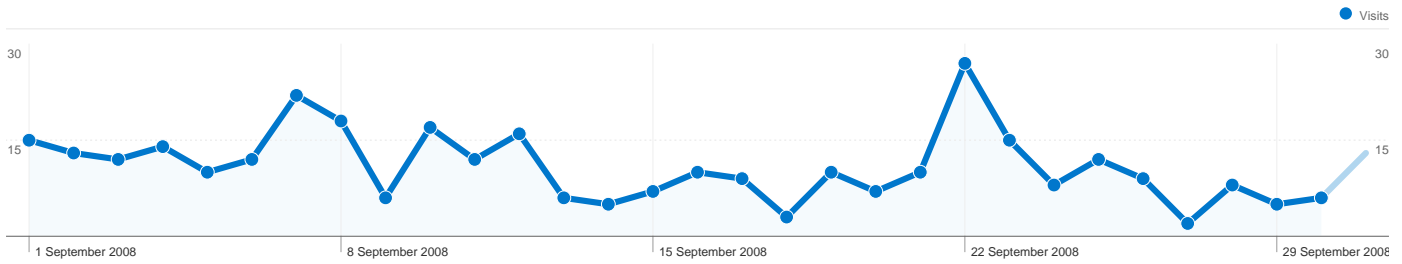

All traffic sources sent a total of 326 visits

- 18.40% Direct Traffic
- 28.83% Referring Sites
- 52.76% Search Engines