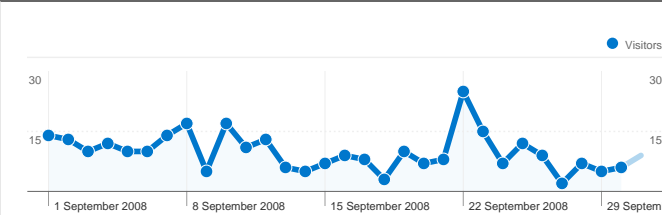

Site Usage

326 Visits

41.10% Bounce Rate

1,167 Page Views

00:02:37 Avg. Time on Site

3.58 Pages/Visit

74.54% % New Visits

Visitors Overview

Visitors Overview

Comparing to: Site

257 people visited this site

326 Visits

257 Absolute Unique Visitors

1,167 Page Views

3.58 Average Page Views

00:02:37 Time on Site

326 visits came from 10 countries/territories

Site Usage

Country/Territory	Visits	Pages/Visit	Avg. Time on Site	% New Visits	Bounce Rate
United Kingdom	309	3.64	00:02:43	73.79%	40.13%
United States	6	1.50	00:00:34	83.33%	66.67%
Netherlands	2	1.00	00:00:00	50.00%	100.00%
Germany	2	1.50	00:00:10	100.00%	50.00%
France	2	1.50	00:00:10	100.00%	50.00%
Canada	1	6.00	00:02:40	100.00%	0.00%
Australia	1	10.00	00:07:39	100.00%	0.00%
Spain	1	7.00	00:01:05	100.00%	0.00%
Sweden	1	1.00	00:00:00	100.00%	100.00%
Togo	1	1.00	00:00:00	100.00%	100.00%

1 - 10 of 10

Content Overview

Comparing to: Site

Pages on this site were viewed a total of 1,167 times

 1,167 Page Views

 819 Unique Views

 41.10% Bounce Rate

Top Content