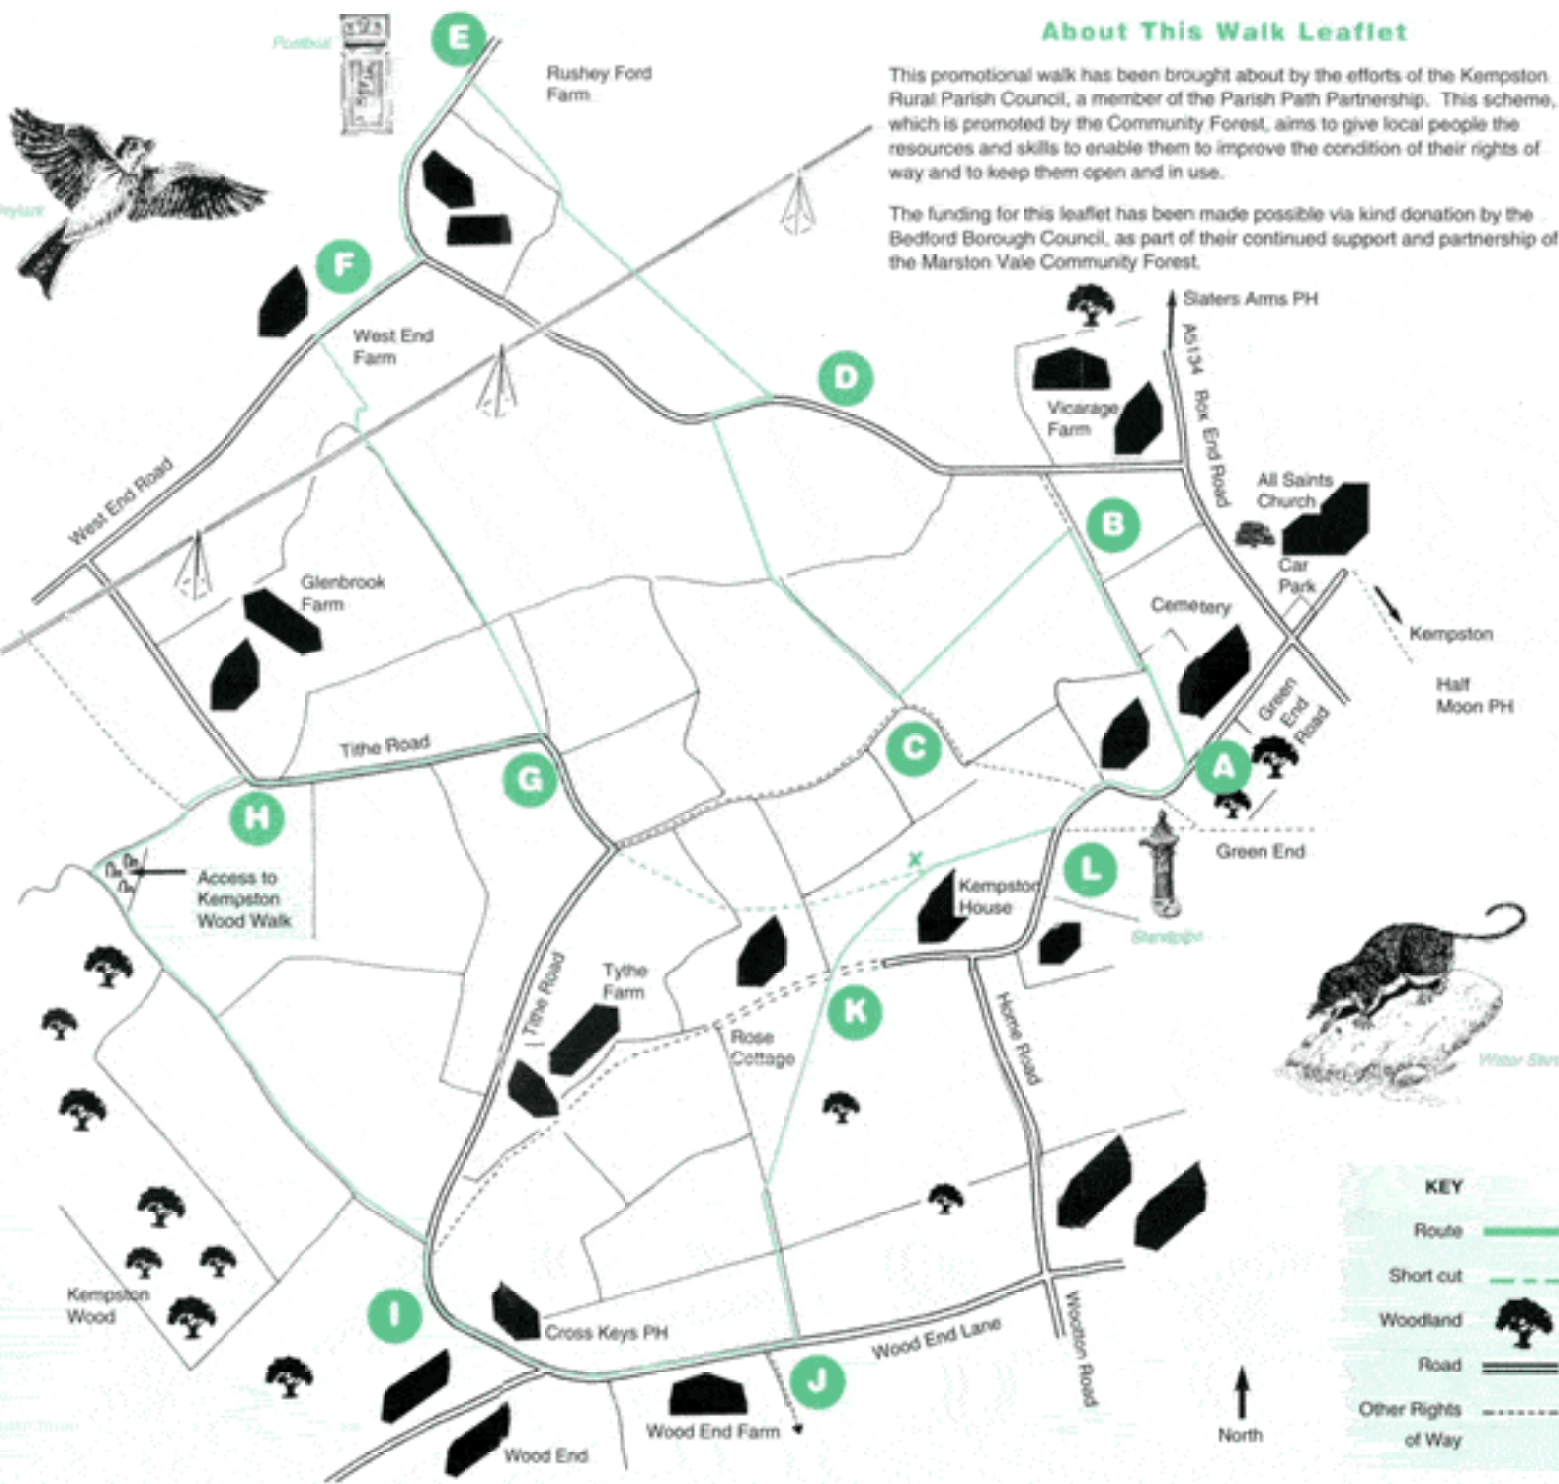

Kempston Rural Walk

4 miles, approx 2 1/2 hours

About This Walk Leaflet

This promotional walk has been brought about by the efforts of the Kempston Rural Parish Council, a member of the Parish Path Partnership. This scheme, which is promoted by the Community Forest, aims to give local people the resources and skills to enable them to improve the condition of their rights of way and to keep them open and in use.

The funding for this leaflet has been made possible via kind donation by the Bedford Borough Council, as part of their continued support and partnership of the Marston Vale Community Forest.

KEY	
Route	
Short cut	
Woodland	
Road	
Other Rights of Way	