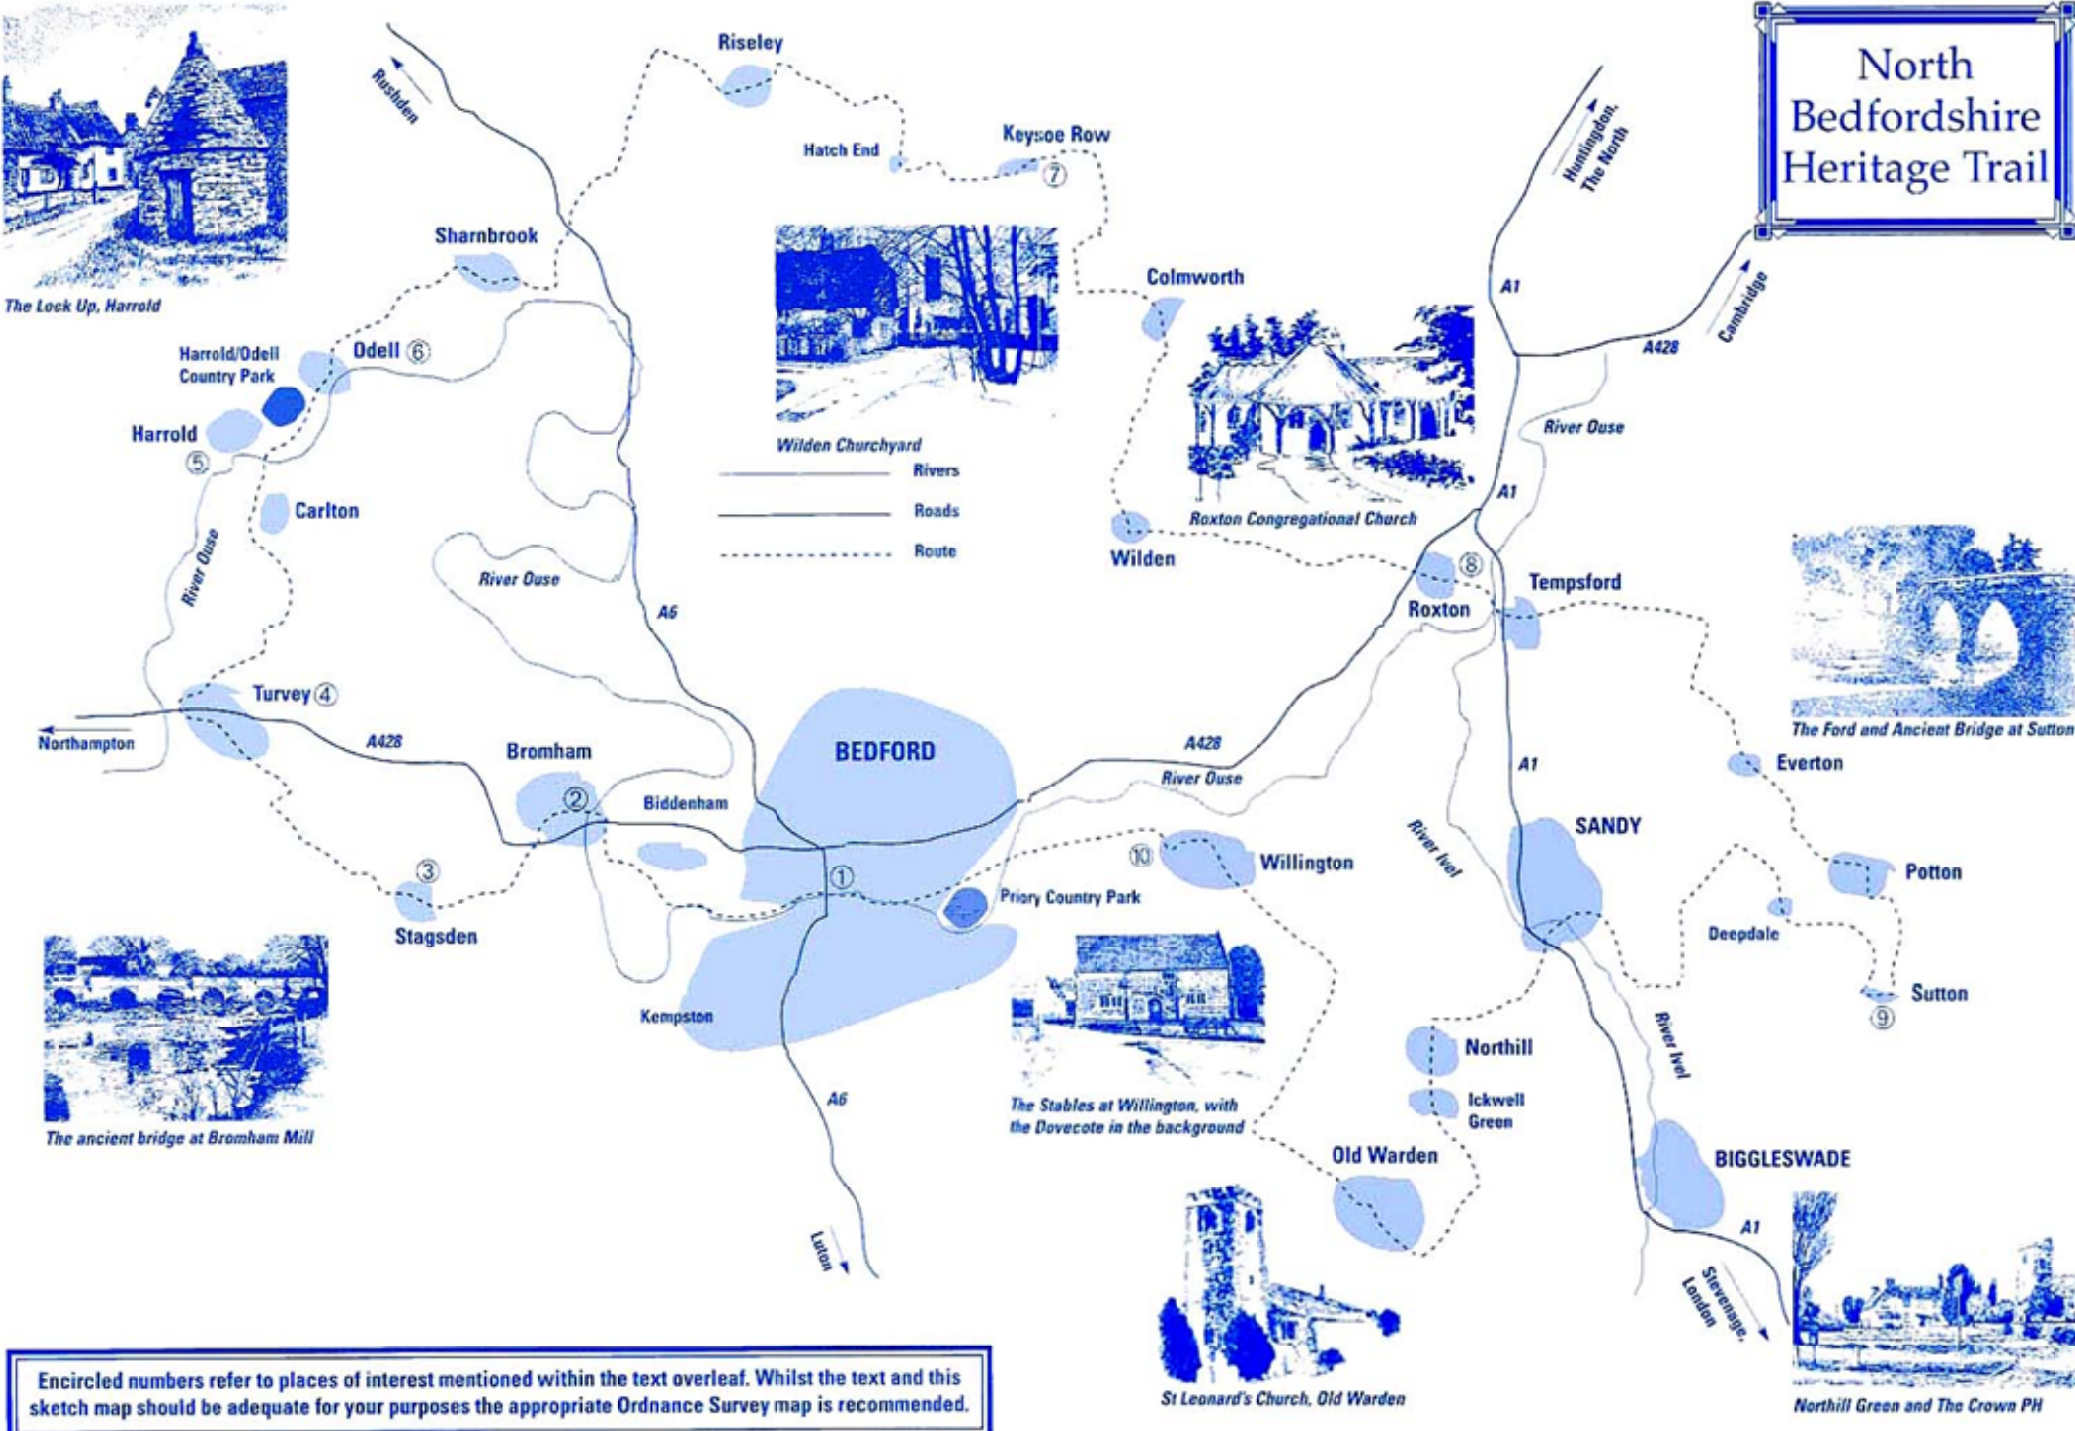

North Bedfordshire Heritage Trail

The Lock Up, Harrold

Encircled numbers refer to places of interest mentioned within the text overleaf. Whilst the text and this sketch map should be adequate for your purposes the appropriate Ordnance Survey map is recommended.